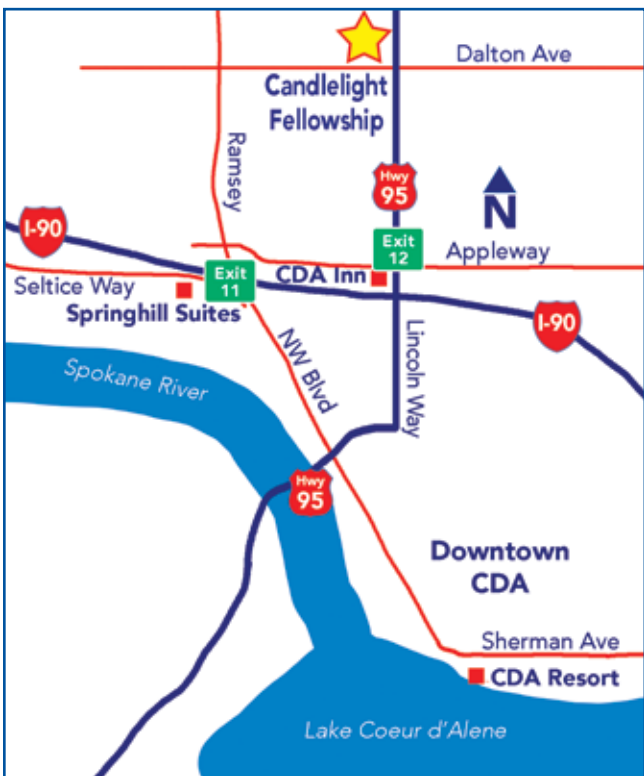

Great Hotel Discounts!

Call early and snag a room to kick back for the weekend!

Mention **Compass** to secure these great discounted rates!

1. **1) SpringHill Suites by Marriott Coeur d'Alene $169**
   (Discount expires 2/24/25. includes breakfast & parking)
   2250 W. Seltice Way
   Coeur d'Alene, ID 83814
   Reservations 208-667-2212
2. **2) Best Western Plus Coeur d'Alene Inn $150**
   (Discount expires 2/16/25, includes breakfast & parking)
   506 W. Appleyway
   Coeur d'Alene, ID 83814
   Reservations 208-765-3200
3. **3) The Coeur d'Alene Resort**
   (Breakfast & parking extra)
   115 S. 2nd Street
   Coeur d'Alene, ID 83814
   Reservations 877-557-0149
   No discounts, but ask for the senior rate if you qualify.

INTERNATIONAL
A non-profit, non-denominational ministry.

Compass International, Inc.

Post Office Box 3747 • Coeur d'Alene, ID 83816
208.762.7777 • www.compass.org

Inside!

Join us in Coeur d'Alene for

STEELING THE MIND

B I B L E C O N F E R E N C E

Saturday, March 15, 2025 • Candlelight Christian Fellowship
Apologetics • Bible Prophecy • Signs of the Times • Israel

STEELING THE MIND
B I B L E E V E N T

SIGN ME UP!

Steeling Bible Conference

SATURDAY, MARCH 15, 2025 • CANDLELIGHT CHRISTIAN FELLOWSHIP

EVENT TICKETS

Regular # _____ @ $49 = $ _____

Pastor/Spouse # _____ @ Free! *Must have ticket* = $ _____

Student/Scholarship (if you're broke!) # _____ @ $10 = $ _____

GRAND TOTAL (Include any lunch tickets) $ _____

Great BBQ Lunch

Catered, in building.

_____ x $25 = $ _____

BBQ chicken & beef brisket with coleslaw, FireCrack mac-n-cheese, BBQ beans and bottled water. Tax & tip included.

Name _____ Email _____

Address _____

All communication is sent via email, we NEVER sell, rent or share our list!

City _____ State _____ Zip _____

☐ Please bill my credit card: M/C, Visa, Disc, AmerEx ☐ Check enclosed Payable to Compass

_____ - _____ - _____ Exp. date _____

Signature (Credit Card only)

Day Phone (Credit Card only)

MAIL TO **Compass International, Inc.** • P.O. Box 3747 • Coeur d'Alene, ID 83816

PHONE REGISTRATIONS **208.762.7777** 9-4 Pacific Time • FAX 208-762-3363

or register online at www.compass.org

Non-Profit Org.
U.S. Postage
PAID
Coeur d'Alene,
ID
Permit #166